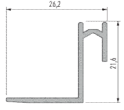

silver anodized	10-0314-10		
	white lacquered	10-0311-10