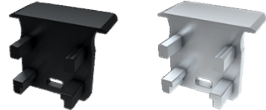

Plastic End Caps with hole

gray	12-0074-00		
black	12-0072-00		
white	12-0071-00		
inox	12-0073-00		
silver lacquered	12-0000-49		

Aluminium End Caps with hole

gray	12-0075-10		
black	12-0072-10