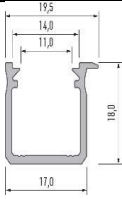

LUMINES Profile type J