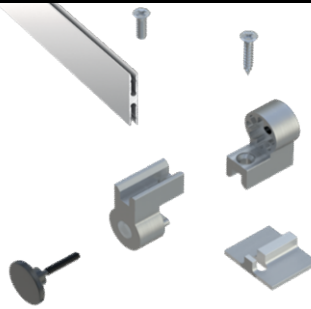

## ACCESSORIES FOR FURNITURE PROFILES

**Hinge - set**

set

14-6045-00

**Articulating System**

Joint Kit  
[male joint, female joint, knurled

14-6044-01

Female joint