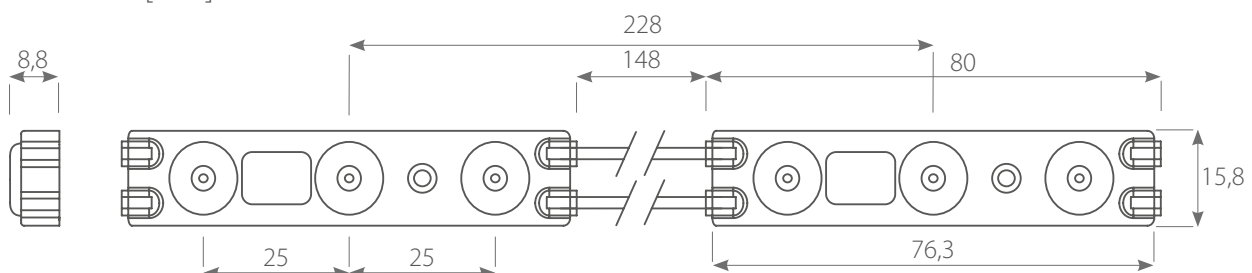

TYPE:

LED MODULE

Profeso₃

Typical applications: external installations | small and medium depth light projects

HIGH PERFORMANCE

MEDIUM DEPTH LIGHT PROJECTS

OUTSIDE APPLICATIONS

SPECIAL BEAM ANGLE

With the enormous value of 200 lm per module (135 lm/W), Profeso₃ stands out thanks to its very high light output and wide beam angle (175°). Because of that very homogeneous light can be achieved. The installation is very easy with use of the double-sided 3M™ adhesive tape and fixing hole. The Profeso₃ is protected against mechanical damage by a robust plastic housing. Thanks to the IP67 protection it is suitable to use in the wet outdoor area. It is possible to connect up to 20 modules in series.

DIMENSION [mm]

LEDlink

www.ledlink.de

Type	Profeso ₃			
	W75K	W65K	W40K	W30K
Symbol	M184193	M184173	M184133	M184113
Color	white 7500K	white 6500K	white 4000K	white 3000K
Voltage [V DC]	12	12	12	12
Current [mA]	125	125	125	125
Power consumption [W]	1,5	1,5	1,5	1,5
Luminous flux [lm]	200	200	200	200
Light output [lm/W]	135	135	135	135
Beam angle [°]	175	175	175	175
Degree of protection	IP67	IP67	IP67	IP67
Operating temperature [°C]	-20 - +50	-20 - +50	-20 - +50	-20 - +50
LEDs	SMD2835	SMD2835	SMD2835	SMD2835
Max. Number of modules in series [pcs.]	20	20	20	20
Lifetime [h]	50.000	50.000	50.000	50.000
Warranty [mc]	60	60	60	60
Packing [pcs.]	20	20	20	20