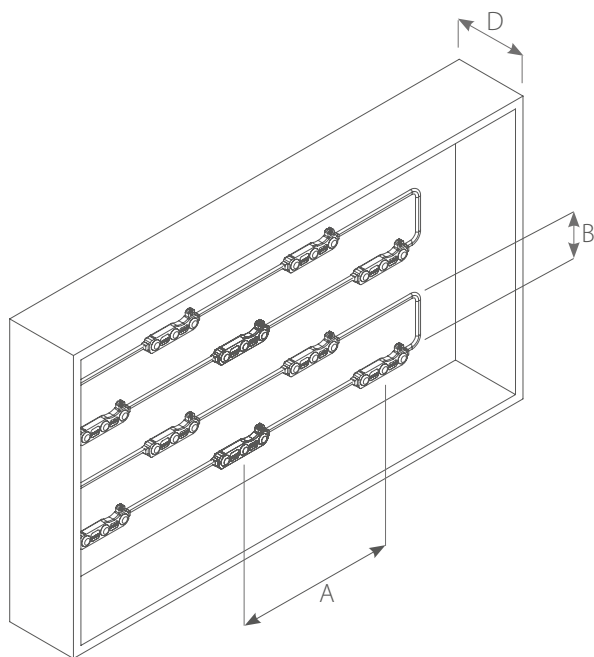

Type	Profeso₃			
	W75K	W65K	W40K	W30K
Symbol	M184193	M184173	M184133	M184113
Color	white 7500K	white 6500K	white 4000K	white 3000K
Voltage [V DC]	12	12	12	12
Current [mA]	125	125	125	125
Power consumption [W]	1,5	1,5	1,5	1,5
Luminous flux [lm]	200	200	200	200
Light output [lm/W]	135	135	135	135
Beam angle [°]	175	175	175	175
Degree of protection	IP67	IP67	IP67	IP67
Operating temperature [°C]	-20 - +50	-20 - +50	-20 - +50	-20 - +50
LEDs	SMD2835	SMD2835	SMD2835	SMD2835
Max. Number of modules in series [pcs.]	20	20	20	20
Lifetime [h]	50.000	50.000	50.000	50.000
Warranty [mc]	60	60	60	60
Packing [pcs.]	20	20	20	20

APPLICATION EXAMPLE

D - Depth

MOUNTING EXAMPLE *

D [mm]	A [mm]	B [mm]	Brightness [cd/m²]
40	110	65	4652
50	130	80	3199
60	150	100	2219
80	170	120	1630
100	190	140	1249
120	210	160	990

* The grid can change depending on the illuminated material

TABLE OF CONTENTS