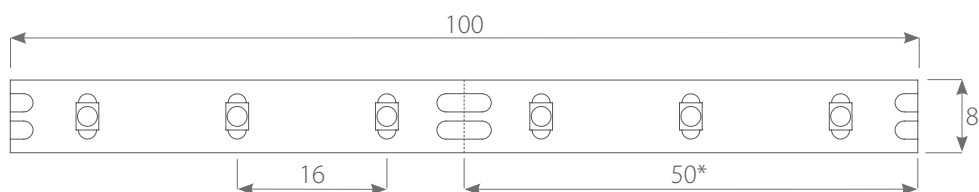

# LinkS<sub>300</sub>

Typical applications: edge lighting in industry advertising | small spatial letters

ADVERTISING SOLUTIONS

CUSTOM APPLICATIONS

ARCHITECTURAL BACKLIGHT

LinkS<sub>300</sub> is a professional stripe with 300 diodes per 5m roll. It is ideally suited for illuminating light boxes, POS systems, furniture and interior elements. Double-sided 3M VHB™ industrial adhesive tape on the back is used for assembly. The LinkS<sub>300</sub> stripes are powered by a 12 VDC power supply and have a 3 year warranty.

DIMENSION [mm]

# LEDlink

[www.ledlink.de](http://www.ledlink.de)

\* dimension of the cutting section

Type	LinkS <sub>300</sub>						
	W8K	W6K	W4K	W3K	R	G	B
Symbol	T120200	T120160	T120130	T120110	T120300	T120310	T120320
Color	white	white	white	white	red	green	blue
Voltage [V DC]	12	12	12	12	12	12	12
Current [mA/1m]	340 ~ 400	340 ~ 400	340 ~ 400	340 ~ 400	340 ~ 400	340 ~ 400	340 ~ 400
Power consumption [W]	4,8	4,8	4,8	4,8	4,8	4,8	4,8
Luminous flux [lm]	400	400	400	400	-	-	-
Light output [lm/W]	83	83	83	83	-	-	-
Beam angle [°]	120	120	120	120	120	120	120
Protection degree	IP20	IP20	IP20	IP20	IP20	IP20	IP20
Color temperature [K]	8000	6000	4000	3000	-	-	-
Wavelength [µm]	-	-	-	-	620	520	460
Operating temperature [°C]	-10 - +40	-10 - +40	-10 - +40	-10 - +40	-10 - +40	-10 - +40	-10 - +40
LEDs	SMD3528	SMD3528	SMD3528	SMD3528	SMD3528	SMD3528	SMD3528
LED quantity [pcs./m]	120	120	120	120	120	120	120
Partial [cm]	5	5	5	5	5	5	5
Lifetime [h]	30.000	30.000	30.000	30.000	30.000	30.000	30.000
Warranty [months]	36	36	36	36	36	36	36
Packing [m]	5	5	5	5	5	5	5

\*option available on request: LinkS<sub>300</sub> Y (yellow - 590 µm) - T120330

CONSTRUCTION

Supply method: The maximum length of the section fed in series is 5m.  
On request, possible sections: 30m or 50m