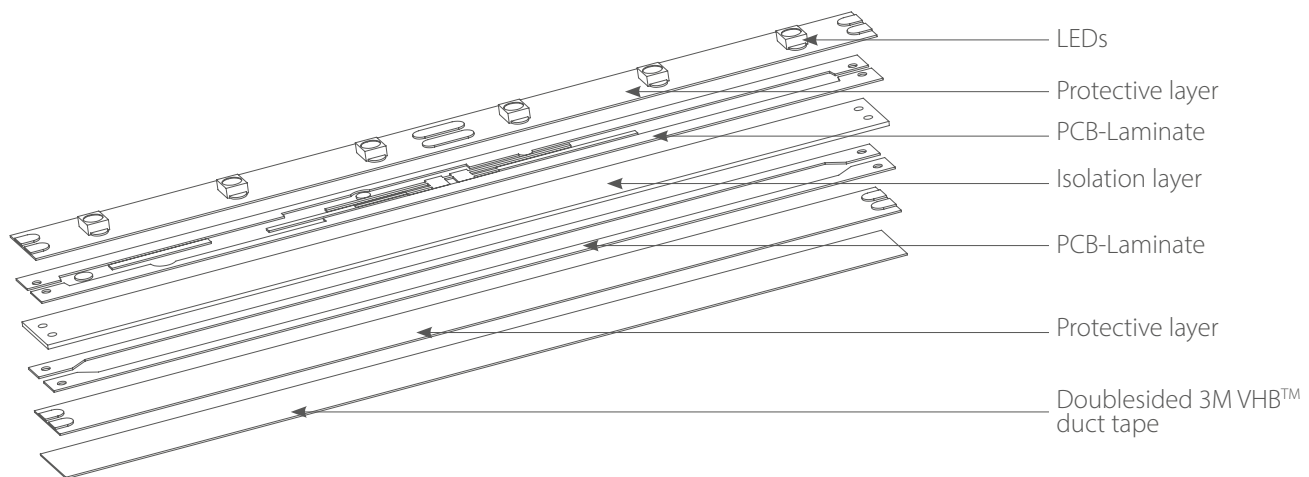

# LinkS<sub>300</sub>

Typical applications: edge lighting in industry advertising | small spatial letters

ADVERTISING SOLUTIONS

CUSTOM APPLICATIONS

ARCHITECTURAL BACKLIGHT

LinkS<sub>300</sub> is a professional stripe with 300 diodes per 5m roll. It is ideally suited for illuminating light boxes, POS systems, furniture and interior elements. Double-sided 3M VHB™ industrial adhesive tape on the back is used for assembly. The LinkS<sub>300</sub> stripes are powered by a 12 VDC power supply and have a 3 year warranty.

DIMENSION [mm]

# LEDlink

[www.ledlink.de](http://www.ledlink.de)

\* dimension of the cutting section

Type	LinkS <sub>300</sub>						
	W8K	W6K	W4K	W3K	R	G	B
Symbol	T120200	T120160	T120130	T120110	T120300	T120310	T120320
Color	white	white	white	white	red	green	blue
Voltage [V DC]	12	12	12	12	12	12	12
Current [mA/1m]	340 ~ 400	340 ~ 400	340 ~ 400	340 ~ 400	340 ~ 400	340 ~ 400	340 ~ 400
Power consumption [W]	4,8	4,8	4,8	4,8	4,8	4,8	4,8
Luminous flux [lm]	400	400	400	400	-	-	-
Light output [lm/W]	83	83	83	83	-	-	-
Beam angle [°]	120	120	120	120	120	120	120
Protection degree	IP20	IP20	IP20	IP20	IP20	IP20	IP20
Color temperature [K]	8000	6000	4000	3000	-	-	-
Wavelength [µm]	-	-	-	-	620	520	460
Operating temperature [°C]	-10 - +40	-10 - +40	-10 - +40	-10 - +40	-10 - +40	-10 - +40	-10 - +40
LEDs	SMD3528	SMD3528	SMD3528	SMD3528	SMD3528	SMD3528	SMD3528
LED quantity [pcs./m]	120	120	120	120	120	120	120
Partial [cm]	5	5	5	5	5	5	5
Lifetime [h]	30.000	30.000	30.000	30.000	30.000	30.000	30.000
Warranty [months]	36	36	36	36	36	36	36
Packing [m]	5	5	5	5	5	5	5

\*option available on request: LinkS<sub>300</sub> Y (yellow - 590 µm) - T120330

CONSTRUCTION

Supply method: The maximum length of the section fed in series is 5m.  
On request, possible sections: 30m or 50m