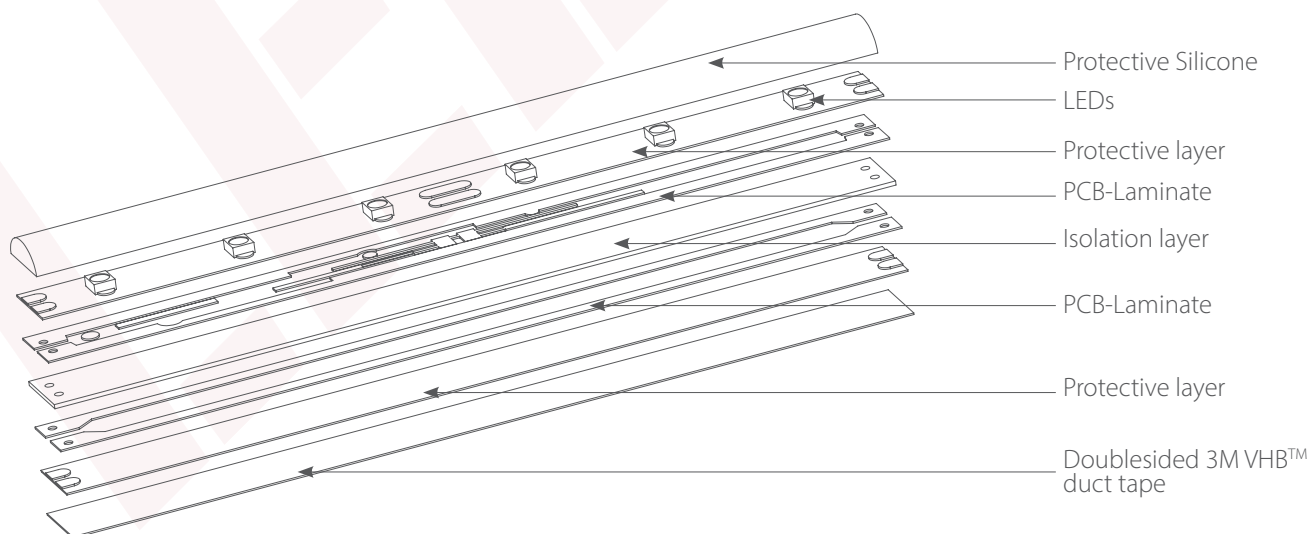

LinkS<sub>300</sub> is a professional stripe with 300 diodes per 5m roll. Thanks to the IP65 protection, these stripes are also suitable for outdoor use. It is ideally suited for illuminating light boxes, POS systems, furniture and interior elements. Double-sided 3M VHB™ industrial adhesive tape on the back is used for assembly. The LinkS<sub>300</sub> stripes are powered by a 12 VDC power supply and have a 3 year warranty.

DIMENSION [mm]

\* dimension of the cutting  
section

IP  
65

DC  
12V

30 000h

Distributor:  
STEJA lighting  
[www.steja.de](http://www.steja.de)

[www.ledlink.de](http://www.ledlink.de)  
[info@ledlink.de](mailto:info@ledlink.de)

\*option available on request: LinkS<sub>300P</sub> Y (yellow - 590 µm) - T121330

## CONSTRUCTION

Supply method: The maximum length of the section fed in series is 5m.