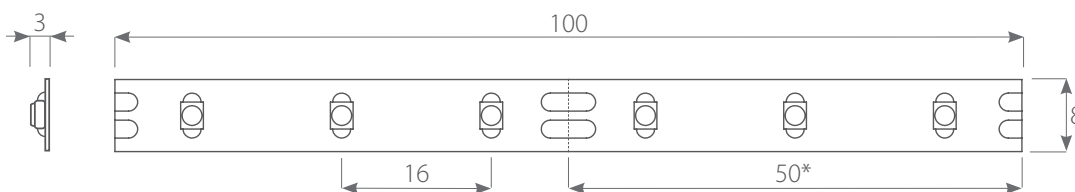

## LinkS300P

LED STRIPES

IP65  
8 mm width  
efficiency 83lm/W  
double-sided 3M VHB™ tape

ADVERTISING  
SOLUTIONS

ARCHITECTURAL  
BACKLIGHT

FURNITURE  
BACKLIGHT

CUSTOM  
APPLICATIONS

Typical applications: edge lighting in industry advertising | small spatial letters

LinkS<sub>300</sub> is a professional stripe with 300 diodes per 5m roll. Thanks to the IP65 protection, these stripes are also suitable for outdoor use. It is ideally suited for illuminating light boxes, POS systems, furniture and interior elements. Double-sided 3M VHB™ industrial adhesive tape on the back is used for assembly. The LinkS<sub>300</sub> stripes are powered by a 12 VDC power supply and have a 3 year warranty.

DIMENSION [mm]

\* dimension of the cutting  
section

IP  
65

DC  
12V

30 000h

Distributor:  
STEJA lighting  
[www.steja.de](http://www.steja.de)

[www.ledlink.de](http://www.ledlink.de)  
[info@ledlink.de](mailto:info@ledlink.de)

## CONSTRUCTION

Supply method: The maximum length of the section fed in series is 5m.